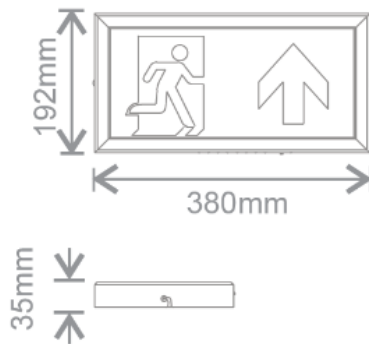

4 4 Years
Product Warranty
UK Only

2 2 Years
On-Site Warranty
Main-land UK Only

Kalem

07584 KAL0105

Accessories

Product Code	Description	Type
KBAT2600LI1	Li-ion Battery Pack, 2600mAh for self test versions of Manot, Mulu, Belum, Kalem, Nitro, Nitro surface, Doxa	Battery
KBAT2000LI1	Li-ion battery 3.7V 2000mAh for self test DD EME	Battery

Overview

Kalem, slim profile LED emergency panel with uniform back light and edge lit. The fitting is wall mounted panel that can be used as a standard emergency luminaire without the exit sign graphic. There is a hidden slot at the frame for attaching exit sign graphic. Supplied with the upward arrow exit sign.

IP20

General Information

IP Rating	IP20
Protection Rating	Class I
Installation Area	Internal
UEM/EME Protection	Class I

Tel: 01635 523 713

Email: sales@kosnic.com

Kosnic.com

Kosnic Lighting KosnicUK KosnicLightingUK KosnicUK