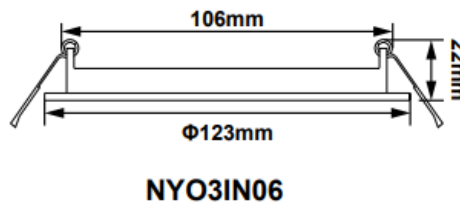

07450 NYO3IN06-W30

Optional Gear

Product Code	Description	Type
UEM03/ST	Universal Emergency Module 3W Self Test	Self-test Emergency Module
UEM03	Universal Emergency Module 3W	Emergency Module
CYC030TDC30-90	30W DALI2 1-10V primary push dim driver (KL30C-PDiIV)	Dimmable Driver
EMPAD01	Neka Emergency Downlight kit 2.5W Manual test	Emergency Module
EMPAD01/ST	Neka Emergency Downlight kit 3.5W Self-test	Self-test Emergency Module
DRC30/DA	Dimmable Driver: 30W DALI, 1-10V, Primary PUSH Driver	Dimmable Driver

Overview

The Nyos circular LED Panel is an easy-to-retrofit replacement for downlights. These advanced panels are suitable for all areas, including visually demanding non-transient task areas such as offices and educational premises where users require uniform light. The Edge-Lit technology provides constant light across its surface.

General Information

Ambient Temperature Range (°C)	-20°C to 50°C
IK Rating	IK04
IP Rating	IP44
Nominal Lifetime (h)	50,000 h
Protection Rating	Class II
Installation Area	Internal

Tel: 01635 523 713

Email: sales@kosnic.com

Kosnic.com