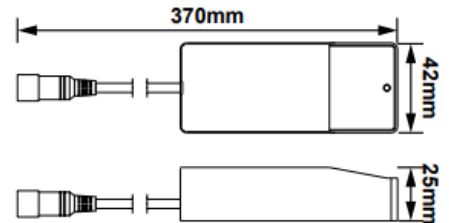

07450 NYO3IN06-W30

Optional Gear

Product Code	Description	Type
UEM03/ST	Universal Emergency Module 3W Self Test	Self-test Emergency Module
UEM03	Universal Emergency Module 3W	Emergency Module
CYC030TDC30-90	30W DALI2 1-10V primary push dim driver (KL30C-PDiIV)	Dimmable Driver
EMPAD01	Neka Emergency Downlight kit 2.5W Manual test	Emergency Module
EMPAD01/ST	Neka Emergency Downlight kit 3.5W Self-test	Self-test Emergency Module
DRC30/DA	Dimmable Driver: 30W DALI, 1-10V, Primary PUSH Driver	Dimmable Driver

Overview

The Nyos circular LED Panel is an easy-to-retrofit replacement for downlights. These advanced panels are suitable for all areas, including visually demanding non-transient task areas such as offices and educational premises where users require uniform light. The Edge-Lit technology provides constant light across its surface.

General Information

Ambient Temperature Range (°C)	-20°C to 50°C
IK Rating	IK04
IP Rating	IP44
Nominal Lifetime (h)	50,000 h
Protection Rating	Class II
Installation Area	Internal

Tel: 01635 523 713

Email: sales@kosnic.com

Kosnic.com