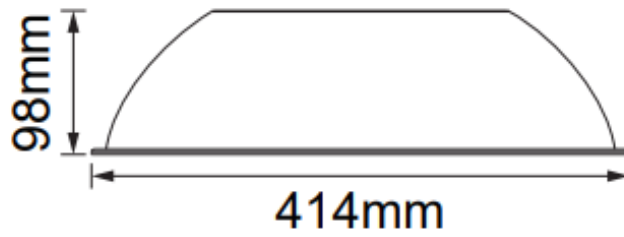

Echo Shade

07348 ECH-SHD-PCS

Overview

Echo bell-shaped shade, part of the Echo shade range.

ECH-SHD-PCS

General Information

Installation Area Internal and External

Tel: 01635 523 713

Email: sales@kosnic.com

Kosnic.com