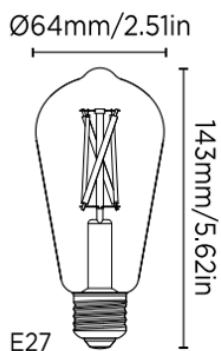

07289 WFBST6450-AMB/E27

Overview

The WiZ Pro product can be easily controlled via a smart device with an internet connection. Define schedules to turn the lights on and off according to a routine, set scenes and light modes, all to accommodate the needs of your project, and control the lights seamlessly with WiZ app.

General Information

Ambient Temperature Range (°C)	-20°C to 45°C
Nominal Lifetime (h)	15,000 h
Installation Area	Internal

Tel: 01635 523 713

Email: sales@kosnic.com

Kosnic.com