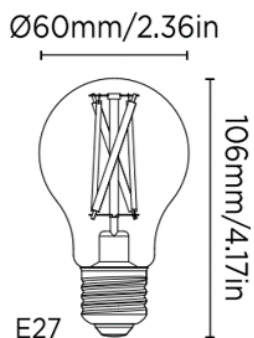

07288 WFBGLS60/E27

Overview

The WiZ Pro product can be easily controlled via a smart device with an internet connection. Define schedules to turn the lights on and off according to a routine, set scenes and light modes, all to accommodate the needs of your project, and control the lights seamlessly with WiZ app.

General Information

Ambient Temperature Range (°C)	-20°C to 45°C
Nominal Lifetime (h)	15,000 h
Installation Area	Internal

Tel: 01635 523 713

Email: sales@kosnic.com

Kosnic.com