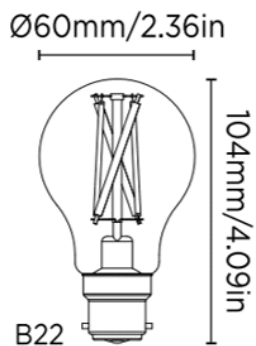

07287 WFBGLS60/B22

Overview

The WiZ Pro product can be easily controlled via a smart device with an internet connection. Define schedules to turn the lights on and off according to a routine, set scenes and light modes, all to accommodate the needs of your project, and control the lights seamlessly with WiZ app.

General Information

Ambient Temperature Range (°C)	-20°C to 45°C
Nominal Lifetime (h)	15,000 h
Installation Area	Internal

Tel: 01635 523 713

Email: sales@kosnic.com

Kosnic.com