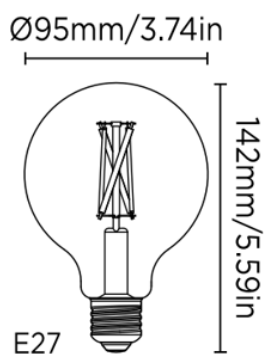

07286 WFBG9550-AMB/E27

Overview

The WiZ Pro product can be easily controlled via a smart device with an internet connection. Define schedules to turn the lights on and off according to a routine, set scenes and light modes, all to accommodate the needs of your project, and control the lights seamlessly with WiZ app.

General Information

Ambient Temperature Range (°C)	-20°C to 45°C
Nominal Lifetime (h)	15,000 h
Installation Area	Internal

Tel: 01635 523 713

Email: sales@kosnic.com

Kosnic.com