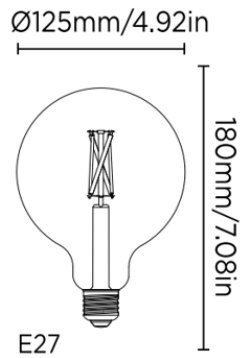

07285 WFBG12550-AMB/E27

Overview

The WiZ Pro product can be easily controlled via a smart device with an internet connection. Define schedules to turn the lights on and off according to a routine, set scenes and light modes, all to accommodate the needs of your project, and control the lights seamlessly with WiZ app.

General Information

Ambient Temperature Range (°C)	-20°C to 45°C
Nominal Lifetime (h)	15,000 h
Installation Area	Internal

Tel: 01635 523 713

Email: sales@kosnic.com

Kosnic.com