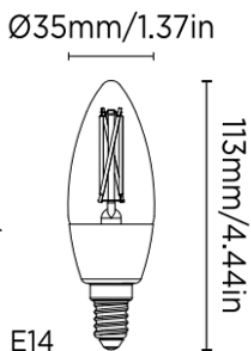

07284 WFBCND40/E14

Overview

The WiZ Pro product can be easily controlled via a smart device with an internet connection. Define schedules to turn the lights on and off according to a routine, set scenes and light modes, all to accommodate the needs of your project, and control the lights seamlessly with WiZ app.

General Information

Ambient Temperature Range (°C)	-20°C to 45°C
Nominal Lifetime (h)	15,000 h
Installation Area	Internal

Tel: 01635 523 713

Email: sales@kosnic.com

Kosnic.com