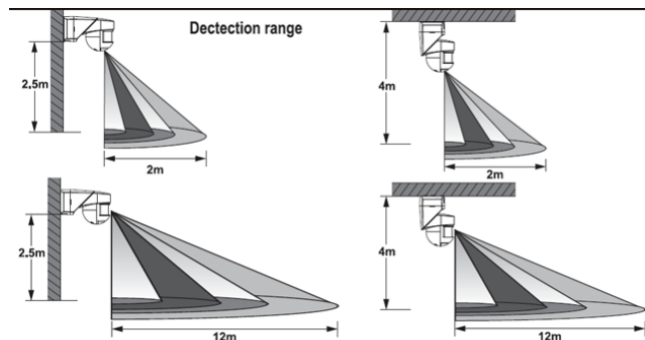

P20 Exterior PIR Sensor

07277 PIR-EXT-BLK

Accessories

Product Code	Description	Type
RMT-UNI	Universal Remote Control for Kosnic motion sensors	Remote Control

Overview

P20 Exterior PIR Sensor is IP54 rated and designed for outdoor installation, with a range of mounting option and large detection area. The 360 degree downwards facing detector combined with the 12m range detector makes it well suited for installation above exterior doors.

General Information

Ambient Temperature Range (°C)	-20°C to 40°C
IP Rating	IP54
Protection Rating	Class II
Installation Area	Internal and External

Tel: 01635 523 713

Email: sales@kosnic.com

Kosnic.com