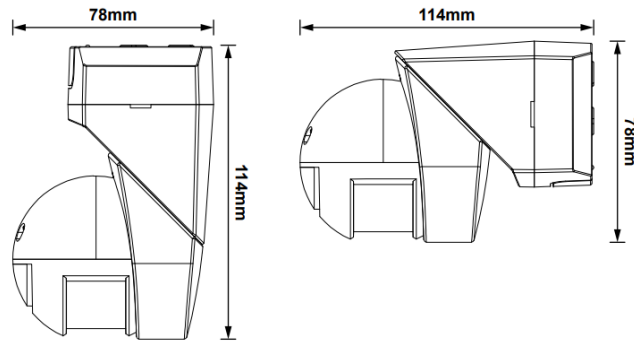

P20 Exterior PIR Sensor

07277 PIR-EXT-BLK

Accessories

Product Code	Description	Type
RMT-UNI	Universal Remote Control for Kosnic motion sensors	Remote Control

Overview

P20 Exterior PIR Sensor is IP54 rated and designed for outdoor installation, with a range of mounting option and large detection area. The 360 degree downwards facing detector combined with the 12m range detector makes it well suited for installation above exterior doors.

General Information

Ambient Temperature Range (°C)	-20°C to 40°C
IP Rating	IP54
Protection Rating	Class II
Installation Area	Internal and External

Tel: 01635 523 713

Email: sales@kosnic.com

Kosnic.com