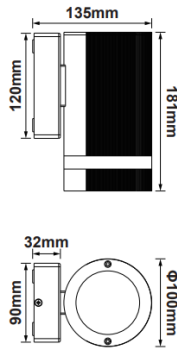

General Information

Ambient Temperature Range (°C)	-20°C to 50°C
IP Rating	IP54
Materials	Housing Diecast aluminium body and polycarbonate and glass
Protection Rating	Class I
Installation Area	Internal and External