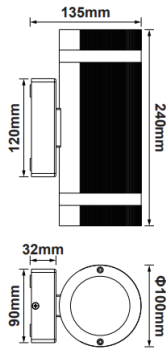

07273 OCA-BLK/DS

Overview

The Kosnic Ocala wall lights are suitable for outdoor use with standard or dusk to dawn sensor options. The wall lights are available in up/down or down light, with a stylish textured finish. Ocala offers a simple decorative solution wherever outdoor wall lighting is required.