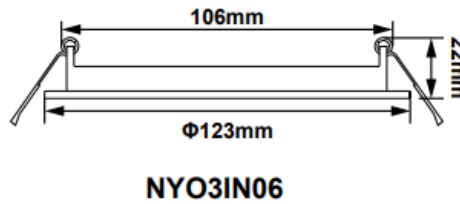

07272 NYO3IN06-W65

Optional Gear

Product Code	Description	Type
UEM03/ST	Universal Emergency Module 3W Self Test	Self-test Emergency Module
UEM03	Universal Emergency Module 3W	Emergency Module
CYC030TDC30-90	30W DALI2 1-10V primary push dim driver (KL30C-PDiiV)	Dimmable Driver
DRC30/DA	Dimmable Driver: 30W DALI, 1- 10V, Primary PUSH Driver	Dimmable Driver

Overview

The Nyos circular LED Panel is an easy-to-retrofit replacement for downlights. These advanced panels are suitable for all areas, including visually demanding non-transient task areas such as offices and educational premises where users require uniform light. The Edge-Lit technology provides constant light across its surface.

General Information

Ambient Temperature Range (°C)	-20°C to 50°C
IK Rating	IK04
IP Rating	IP44
Nominal Lifetime (h)	50,000 h
Protection Rating	Class III
Installation Area	Internal

Tel: 01635 523 713

Email: sales@kosnic.com

Kosnic.com