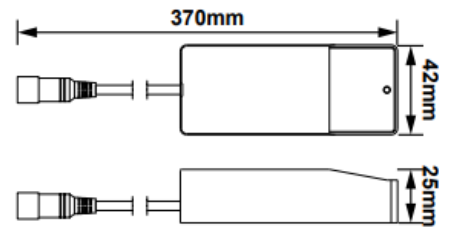

07272 NYO3IN06-W65

Optional Gear

Product Code	Description	Type
UEM03/ST	Universal Emergency Module 3W Self Test	Self-test Emergency Module
UEM03	Universal Emergency Module 3W	Emergency Module
CYC030TDC30-90	30W DALI2 1-10V primary push dim driver (KL30C-PDiiV)	Dimmable Driver
DRC30/DA	Dimmable Driver: 30W DALI, 1- 10V, Primary PUSH Driver	Dimmable Driver

Overview

The Nyos circular LED Panel is an easy-to-retrofit replacement for downlights. These advanced panels are suitable for all areas, including visually demanding non-transient task areas such as offices and educational premises where users require uniform light. The Edge-Lit technology provides constant light across its surface.

General Information

Ambient Temperature Range (°C)	-20°C to 50°C
IK Rating	IK04
IP Rating	IP44
Nominal Lifetime (h)	50,000 h
Protection Rating	Class III
Installation Area	Internal

Tel: 01635 523 713

Email: sales@kosnic.com

Kosnic.com