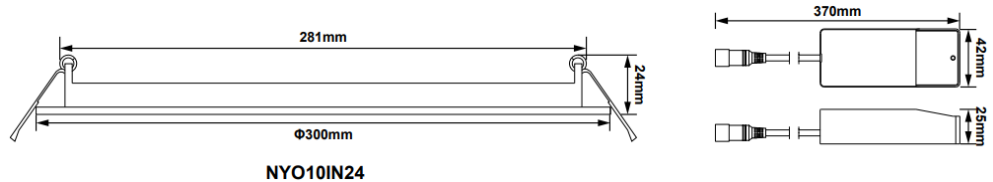

07269 NYO10IN24-W65

Optional Gear

Product Code	Description	Type
UEM03/ST	Universal Emergency Module 3W Self Test	Self-test Emergency Module
UEM03	Universal Emergency Module 3W	Emergency Module
CYC030TDC30-90	30W DALI2 1-10V primary push dim driver (KL30C-PDiIV)	Dimmable Driver
DRC30/DA	Dimmable Driver: 30W DALI, 1- 10V, Primary PUSH Driver	Dimmable Driver
EMPAD01	Neka Emergency Downlight kit 2.5W Manual test	Emergency Module
EMPAD01/ST	Neka Emergency Downlight kit 3.5W Self-test	Self-test Emergency Module

Overview

The Nyos circular LED Panel is an easy-to-retrofit replacement for downlights. These advanced panels are suitable for all areas, including visually demanding non-transient task areas such as offices and educational premises where users require uniform light. The Edge-Lit technology provides constant light across its surface.

General Information

Ambient Temperature Range (°C)	-20°C to 50°C
IK Rating	IK04
IP Rating	IP44
Nominal Lifetime (h)	50,000 h
Protection Rating	Class III
Installation Area	Internal

Tel: 01635 523 713

Email: sales@kosnic.com

Kosnic.com