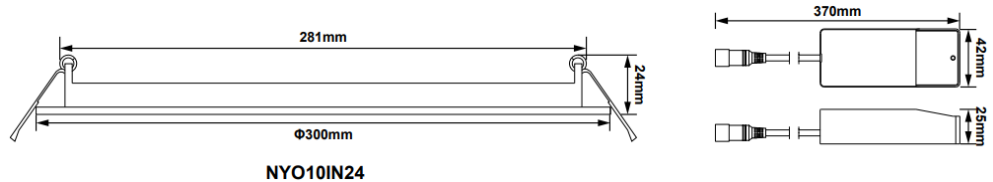

07267 NYO10IN24-W30

Optional Gear

Product Code	Description	Type
UEM03/ST	Universal Emergency Module 3W Self Test	Self-test Emergency Module
UEM03	Universal Emergency Module 3W	Emergency Module
CYC030TDC30-90	30W DALI2 1-10V primary push dim driver (KL30C-PDiIV)	Dimmable Driver
DRC30/DA	Dimmable Driver: 30W DALI, 1- 10V, Primary PUSH Driver	Dimmable Driver
EMPAD01	Neka Emergency Downlight kit 2.5W Manual test	Emergency Module
EMPAD01/ST	Neka Emergency Downlight kit 3.5W Self-test	Self-test Emergency Module

Overview

The Nyos circular LED Panel is an easy-to-retrofit replacement for downlights. These advanced panels are suitable for all areas, including visually demanding non-transient task areas such as offices and educational premises where users require uniform light. The Edge-Lit technology provides constant light across its surface.

General Information

Ambient Temperature Range (°C)	-20°C to 50°C
IK Rating	IK04
IP Rating	IP44
Nominal Lifetime (h)	50,000 h
Protection Rating	Class III
Installation Area	Internal

Tel: 01635 523 713

Email: sales@kosnic.com

Kosnic.com