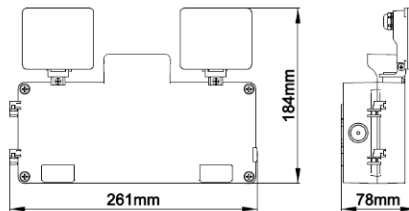

Ceiling Mounting

Wall Mounting

Tel: 01635 523 713

Email: sales@kosnic.com

Kosnic.com

Kosnic Lighting KosnicUK KosnicLightingUK KosnicUK