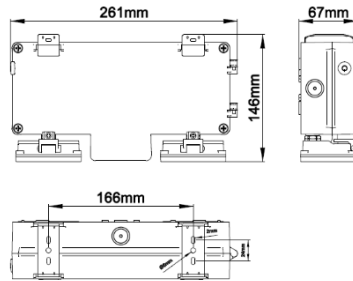

5 5 Years
Product Warranty
UK Only

2 2 Years
On-Site Warranty
Main-land UK Only

Orda 2

07243 ORD03-BLK/ST

Accessories

Product Code	Description	Type
BAT18LFP2/L	Battery for Emergency sign DALI of MULU NITRO DOXA ORDA 3W	Battery

Overview

The Orda LED Emergency Twin-Spot is a self-contained, high-power, robust, non-maintained emergency lighting solution available as standard or self-test versions. With two adjustable directional spotlights providing emergency illumination along exit routes for three hours during a power cut. Suitable for factories and industrial sites.

General Information

IK Rating	IK10
IP Rating	IP65
Materials	Polycarbonate
Protection Rating	Class II
Installation Area	Internal and External
UEM/EME Protection	Class II