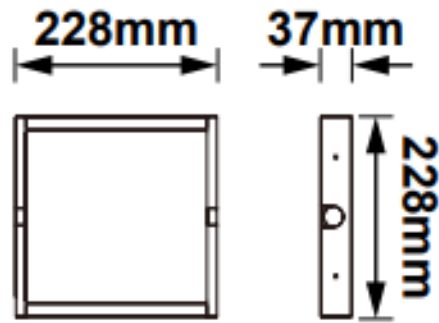

Inda Blank Section

07220 IND-BLANK

Overview

Blank section for Inda battens

General Information

Installation Area Internal

Tel: 01635 523 713

Email: sales@kosnic.com

Kosnic.com