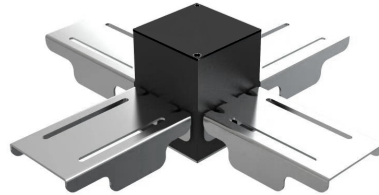

Nile 2 Accessory

07141 NIL-CX-BLK

Nile 2 4-way "X" interlock connector black

- Slick and stylish design, ideal for modern offices
- Available in black or white
- Compatible with Nile
- Quick and easy to install

Technical Summary	
Product Code	NIL-CX-BLK
Weight	0.3Kg

Overview

Nile interlock connector is part of the interlink range available. Providing flexible solutions to your required arrangements.

General Information