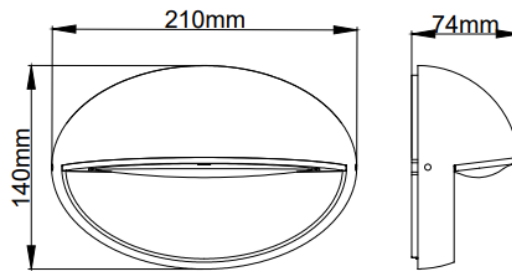

07092 HAD110-GRY

Overview

Kosnic Haldon wall light comes with integrated LEDs for an efficient energy saving solution. Constructed from die-cast aluminium with a polycarbonate diffuser and is IP54 rated for outdoor use. Available circular or oval with a black or grey finish, offering a simple and elegant solution wherever outdoor wall lighting is required.

HAD110

IP54

General Information

Ambient Temperature Range (°C)	-20°C to 50°C
IK Rating	IK05
IP Rating	IP54
Nominal Lifetime (h)	50,000 h
Protection Rating	Class I
Installation Area	Internal and External

Tel: 01635 523 713

Email: sales@kosnic.com

Kosnic.com