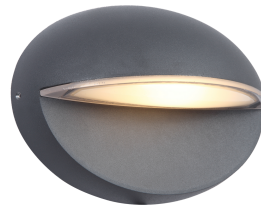

Haldon

07092 HAD110-GRY

Haldon, oval outdoor LED wall light 11W 53°, Grey

- Die-cast aluminium body with polycarbonate diffuser
- Choices of circular and oval shapes
- Black and dark grey textured powder coat finishing
- Flicker free
- Switchable CCT (3000K/4000K/5000K)

Overview

Kosnic Haldon wall light comes with integrated LEDs for an efficient energy saving solution. Constructed from die-cast aluminium with a polycarbonate diffuser and is IP54 rated for outdoor use. Available circular or oval with a black or grey finish, offering a simple and elegant solution wherever outdoor wall lighting is required.

Tel: 01635 523 713

Email: sales@kosnic.com

Kosnic.com

07092 HAD110-GRY

Overview

Kosnic Haldon wall light comes with integrated LEDs for an efficient energy saving solution. Constructed from die-cast aluminium with a polycarbonate diffuser and is IP54 rated for outdoor use. Available circular or oval with a black or grey finish, offering a simple and elegant solution wherever outdoor wall lighting is required.