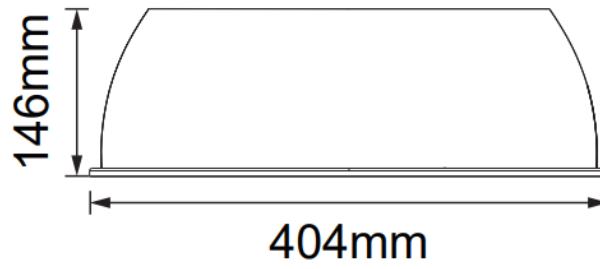

Echo Shade

07087 ECH-SHD-AL

Overview

Echo aluminium shade, part of the Echo shade range.

ECH-SHD-AL

General Information

Installation Area Internal and External

Tel: 01635 523 713

Email: sales@kosnic.com

Kosnic.com