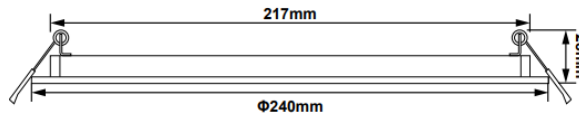

07067 NYO8IN18-W30

Optional Gear

Product Code	Description	Type
UEM03/ST	Universal Emergency Module 3W Self Test	Self-test Emergency Module
UEM03	Universal Emergency Module 3W	Emergency Module
CYC030TDC30-90	30W DALI2 1-10V primary push dim driver (KL30C-PDiiV)	Dimmable Driver
DRC30/DA	Dimmable Driver: 30W DALI, 1- 10V, Primary PUSH Driver	Dimmable Driver
EMPAD01	Neka Emergency Downlight kit 2.5W Manual test	Emergency Module
EMPAD01/ST	Neka Emergency Downlight kit 3.5W Self-test	Self-test Emergency Module

Overview

The Nyos circular LED Panel is an easy-to-retrofit replacement for downlights. These advanced panels are suitable for all areas, including visually demanding non-transient task areas such as offices and educational premises where users require uniform light. The Edge-Lit technology provides constant light across its surface.

General Information

Ambient Temperature Range (°C)	-20°C to 50°C
IK Rating	IK04
IP Rating	IP44
Nominal Lifetime (h)	50,000 h
Protection Rating	Class III
Installation Area	Internal

NYO8IN18