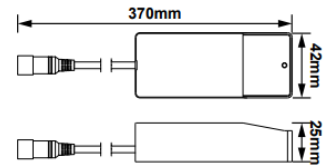

07067 NYO8IN18-W30

Optional Gear

Product Code	Description	Type
UEM03/ST	Universal Emergency Module 3W Self Test	Self-test Emergency Module
UEM03	Universal Emergency Module 3W	Emergency Module
CYC030TDC30-90	30W DALI2 1-10V primary push dim driver (KL30C-PDiiV)	Dimmable Driver
DRC30/DA	Dimmable Driver: 30W DALI, 1- 10V, Primary PUSH Driver	Dimmable Driver
EMPAD01	Neka Emergency Downlight kit 2.5W Manual test	Emergency Module
EMPAD01/ST	Neka Emergency Downlight kit 3.5W Self-test	Self-test Emergency Module

Overview

The Nyos circular LED Panel is an easy-to-retrofit replacement for downlights. These advanced panels are suitable for all areas, including visually demanding non-transient task areas such as offices and educational premises where users require uniform light. The Edge-Lit technology provides constant light across its surface.

General Information

Ambient Temperature Range (°C)	-20°C to 50°C
IK Rating	IK04
IP Rating	IP44
Nominal Lifetime (h)	50,000 h
Protection Rating	Class III
Installation Area	Internal

Tel: 01635 523 713

Email: sales@kosnic.com

Kosnic.com