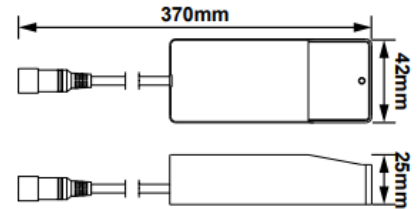

Tel: 01635 523 713

Email: sales@kosnic.com

Kosnic.com