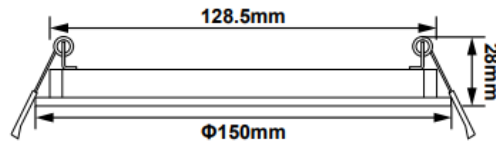

07063 NYO4IN10-W65

Optional Gear

Product Code	Description	Type
UEM03/ST	Universal Emergency Module 3W Self Test	Self-test Emergency Module
UEM03	Universal Emergency Module 3W	Emergency Module
CYC030TDC30-90	30W DALI2 1-10V primary push dim driver (KL30C-PDiIV)	Dimmable Driver
DRC30/DA	Dimmable Driver: 30W DALI, 1- 10V, Primary PUSH Driver	Dimmable Driver
EMPAD01	Neka Emergency Downlight kit 2.5W Manual test	Emergency Module
EMPAD01/ST	Neka Emergency Downlight kit 3.5W Self-test	Self-test Emergency Module

Overview

The Nyos circular LED Panel is an easy-to-retrofit replacement for downlights. These advanced panels are suitable for all areas, including visually demanding non-transient task areas such as offices and educational premises where users require uniform light. The Edge-Lit technology provides constant light across its surface.

General Information

Ambient Temperature Range (°C)	-20°C to 50°C
IK Rating	IK04
IP Rating	IP44
Nominal Lifetime (h)	50,000 h
Protection Rating	Class III
Installation Area	Internal

NYO4IN10