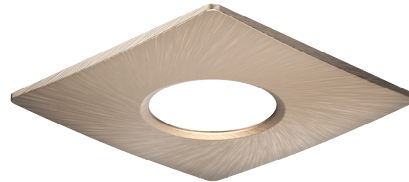

Mauna Bezel

07050 MAUBZ-SABR

Mauna Square Magnetic bezel Antique Brass

- Interchangeable bezels
- Different finishes available
- Available in round or square shaped

| Technical Summary | |
|-----------------------------|------------|
| Product Code | MAUBZ-SABR |
| Weight | 0.03Kg |
| Dimensions (L x W x D) (mm) | 88x88x4 |

Overview

High quality finished magnetic bezel to enhance your Mauna. Easy to fit and with other alternative colours available.

General Information

Installation Area Internal

Compliance

Others UKCA, CE

Tel: 01635 523 713