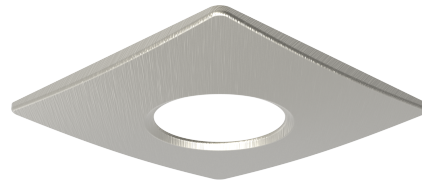

Mauna Bezel

07049 MAUBZ-SSCH

Mauna Square Magnetic bezel, Satin Chrome

- Interchangeable bezels
- Different finishes available
- Available in round or square shaped

Technical Summary	
Product Code	MAUBZ-SSCH
Weight	0.03Kg
Dimensions (L x W x D) (mm)	88x88x4

Overview

High quality finished magnetic bezel to enhance your Mauna. Easy to fit and with other alternative colours available.

General Information

Installation Area Internal

Compliance

Others UKCA, CE

Tel: 01635 523 713