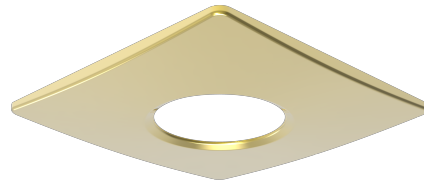

Mauna Bezel

07045 MAUBZ-SBAS

Mauna Square Magnetic bezel, Brass

- Interchangeable bezels
- Different finishes available
- Available in round or square shaped

Technical Summary	
Product Code	MAUBZ-SBAS
Weight	0.03Kg
Dimensions (L x W x D) (mm)	88x88x4

Overview

High quality finished magnetic bezel to enhance your Mauna. Easy to fit and with other alternative colours available.

General Information

Installation Area Internal

Compliance

Others UKCA, CE

Tel: 01635 523 713