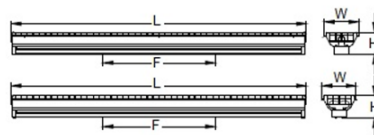

Dimensions Reflector	Length (mm)	Width (mm)	Height (mm)	Fixing (mm)
KAS4FS	1224	141	78	605
KAS4FT	1224	141	78	605
KAS5FS	1525	141	78	605
KAS5FT	1525	141	78	605
KAS6FS	1789	141	78	605
KAS6FT	1789	141	78	605