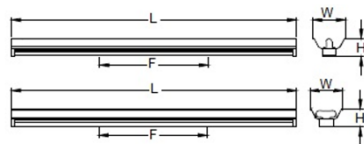

07014 KAS6FS

Accessories

Product Code	Description	Type
SUS-BTN04	Suspension for Niva Kasai Kennet Milo Congo Trent Avon Indus, 4 wires included, max. 1m drop	Suspension Kit
KAS-GC6F	Guard cage for 6ft batten Mira & Kasai	Guard Cage
MIR-R6F	Reflector 6ft for Mira & Kasai	Reflector
SUS-BTN04/25	Batten Suspension Kits 2.5m length, 4 wires included	Suspension Kit

Overview

The Kosnic batten fitting for T8 LED tubes are pre-wired. Available in single or twin 4ft, 5ft and 6ft lengths. Available as standard unshaded fittings but additional reflectors to control the light distribution and protective guard cages may be ordered for the user to install.

General Information

Ambient Temperature Range (°C)	-20°C to 50°C
IP Rating	IP20
Protection Rating	Class I
Installation Area	Internal