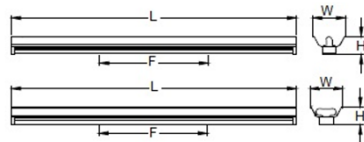

Overview

The Kosnic batten fitting for T8 LED tubes are pre-wired. Available in single or twin 4ft, 5ft and 6ft lengths.

Available as standard unshaded fittings but additional reflectors to control the light distribution and protective guard cages may be ordered for the user to install.

IP20

General Information

Ambient Temperature Range (°C) -20°C to 50°C

IP Rating IP20

Protection Class I

Rating

Installation Area Internal

Dimensions without Reflector	Length (mm)	Width (mm)	Height (mm)	Fixing (mm)
KAS4FS	1224	60	74	605
KAS4FT	1224	88	69	605
KAS5FS	1525	60	74	605
KAS5FT	1525	88	69	605
KAS6FS	1789	60	74	605
KAS6FT	1789	88	69	605