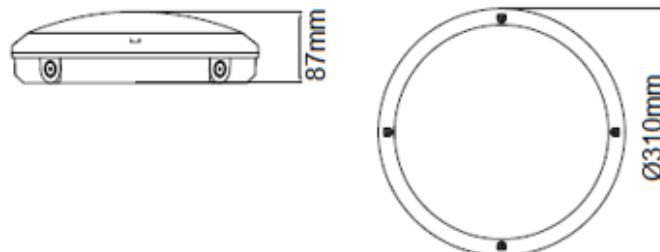

General Information

Ambient Temperature Range (°C)	-20°C to 50°C
IK Rating	IK10
IP Rating	IP65
Nominal Lifetime (h)	50,000 h
Protection Rating	Class II
Installation Area	Internal and External

Optional Gear

Product Code	Description	Type
MWS-DC	Plug-in microwave motion sensor 12V DC PWM	Microwave Sensor
EMDD02/ST	2W self-test emergency module for LED DD and bulkhead	Self-test Emergency Module
EMDD02	2W standard emergency module for LED DD and bulkhead	Emergency Module
RMW-DC	Plug in microwave motion and daylight sensor 12V DC	Microwave Sensor

Accessories

Product Code	Description	Type
BLCT-WHT	Blanca, LED Bulkhead Trim, White	Trim
BLCT-BLK	Blanca bulkhead trim, black	Trim
BLCT-PBL	Blanca bulkhead trim, polished black	Trim
BLCLID-WHT	Blanca Bulkhead Trim, White Eyelid	Trim
BLCLID-BLK	Blanca bulkhead Trim, Black eyelid	Trim
KPT-SCREWDRIVER1	Anti-vandal Screw Driver	Tool
KPT-SCREW1	Anti-vandal Screw Pack	Screw
BLCT-BAS	Blanca bulkhead trim, brass	Trim
BLCT-SCH	Blanca-I, LED Bulkhead Trim, Satin Chrome	Trim
BLCT-CHM	Blanca bulkhead trim, chrome	Trim
RMT-UNI	Universal Remote Control for Kosnic motion sensors	Remote Control

Wattage	Current (mA)	Power Factor	Luminous Flux (lm) at 3000k (without ring)	Luminous Flux (lm) at 4000k/5000k
9	44	0.88	710 (830)	830 (950)
12	56	0.92	970 (1100)	1130 (1260)
18	82	0.95	1340 (1580)	1650 (1890)

Dimensions without Decorative Trim

Tel: 01635 523 713

Email: sales@kosnic.com

Kosnic.com

Kosnic Lighting KosnicUK KosnicLightingUK KosnicUK