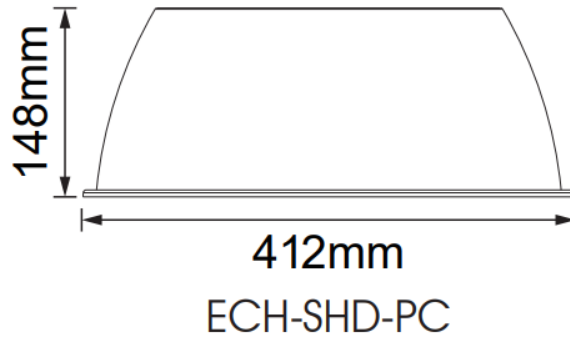

Echo Shade

06927 ECH-SHD-PC

Echo, PC bell-shaped shade for ECH150, ECH200

- Translucent shade
- Quick and easy to install
- Compatible with Echo range

Technical Summary	
Product Code	ECH-SHD-PC
Weight	0.62Kg
Dimensions (L x W x D) (mm)	148xØ412

Kosnic.com

Kosnic Lighting KosnicUK KosnicLightingUK

Echo Shade

06927 ECH-SHD-PC

Overview

Echo bell-shaped shade, part of the Echo shade range.

General Information

Installation Area Internal and External