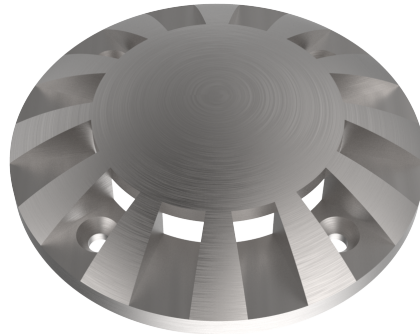

Atri Bezel

06886 ATRBE-SLS

Atri multi-sided light outlets round stainless steel bezel

- 304 stainless steel or die-cast aluminium front bezel options
- Compatible with Atri
- Available in various bezel options

Technical Summary	
Product Code	ATRBE-SLS
Weight	0.51Kg
Dimensions (L x W x D) (mm)	Ø 120

Overview

High quality Atri interchangeable bezels to suit your different needs.

Easy to fit and comes in many alternative choices.