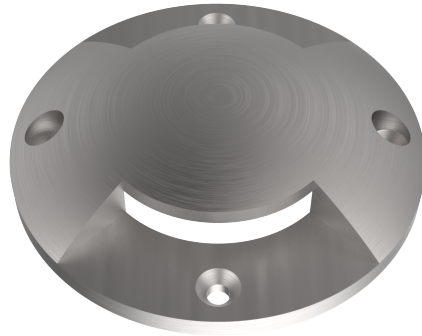

# Atri Bezel

06885     ATRBE2-SLS

## Atri double light outlet round stainless steel bezel

- 304 stainless steel or die-cast aluminium front bezel options
- Compatible with Atri
- Available in various bezel options

Technical Summary	
Product Code	ATRBE2-SLS
Weight	0.45Kg
Dimensions (L x W x D) (mm)	Ø 120

### Overview

High quality Atri interchangeable bezels to suit your different needs.  
Easy to fit and comes in many alternative choices.