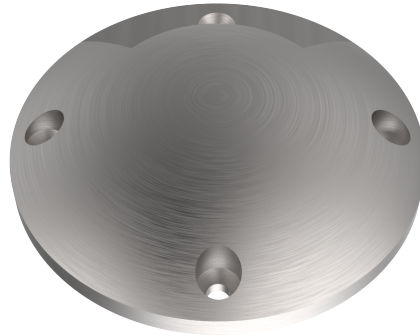

Atri Bezel

06884 ATRBE1-SLS

Atri single light outlet round stainless steel bezel

- 304 stainless steel or die-cast aluminium front bezel options
- Compatible with Atri
- Available in various bezel options

Technical Summary	
Product Code	ATRBE1-SLS
Weight	0.49Kg
Dimensions (L x W x D) (mm)	Ø 120

Overview

High quality Atri interchangeable bezels to suit your different needs.
Easy to fit and comes in many alternative choices.

Atri Bezel

06884 ATRBE1-SLS

Accessories

Product Code	Description	Type
ATRBES-SLS	Atri multi-sided light outlets Square Stainless Steel Bezel	Bezel
ATRBE-SLS	Atri multi-sided light outlets round stainless steel bezel	Bezel
ATRBE2-SLS	Atri double light outlet round stainless steel bezel	Bezel
ATRBE4-BLK	Atri four light outlets round black bezel	Bezel
ATRBE-BLK	Atri multi-sided light outlets round black bezel	Bezel
ATRBE2-BLK	Atri double light outlet round black bezel	Bezel
ATRBE1-BLK	Atri single light outlet round black bezel	Bezel