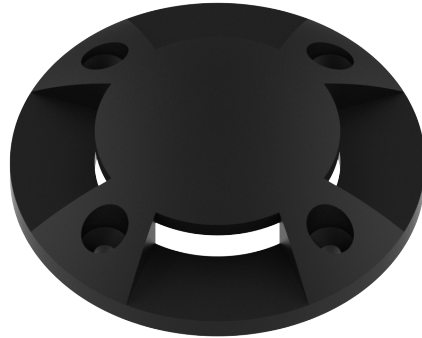

Atri Bezel

06883 ATRBE4-BLK

Atri four light outlets round black bezel

- 304 stainless steel or die-cast aluminium front bezel options
- Compatible with Atri
- Available in various bezel options

Technical Summary	
Product Code	ATRBE4-BLK
Weight	0.19Kg
Dimensions (L x W x D) (mm)	Ø 120

Overview

High quality Atri interchangeable bezels to suit your different needs. Easy to fit and comes in many alternative choices.

General Information

Installation Area External

Compliance

Others UKCA, CE

Tel: 01635 523 713

Email: sales@kosnic.com

Kosnic.com

Kosnic Lighting KosnicUK KosnicLightingUK

Atri Bezel

06883 ATRBE4-BLK

Accessories

Product Code	Description	Type
ATRBES-SLS	Atri multi-sided light outlets Square Stainless Steel Bezel	Bezel
ATRBE-SLS	Atri multi-sided light outlets round stainless steel bezel	Bezel
ATRBE2-SLS	Atri double light outlet round stainless steel bezel	Bezel
ATRBE1-SLS	Atri single light outlet round stainless steel bezel	Bezel
ATRBE-BLK	Atri multi-sided light outlets round black bezel	Bezel
ATRBE2-BLK	Atri double light outlet round black bezel	Bezel
ATRBE1-BLK	Atri single light outlet round black bezel	Bezel