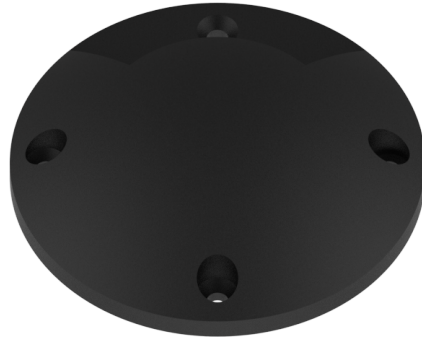

Atri Bezel

06880 ATRBE1-BLK

Atri single light outlet round black bezel

- 304 stainless steel or die-cast aluminium front bezel options
- Compatible with Atri
- Available in various bezel options

Technical Summary	
Product Code	ATRBE1-BLK
Weight	0.2Kg
Dimensions (L x W x D) (mm)	Ø 120

Overview

High quality Atri interchangeable bezels to suit your different needs.
Easy to fit and comes in many alternative choices.

General Information

Installation Area External

Compliance

Others UKCA, CE

Tel: 01635 523 713

Email: sales@kosnic.com

Kosnic.com

Kosnic Lighting KosnicUK KosnicLightingUK

Atri Bezel

06880 ATRBE1-BLK

Accessories

Product Code	Description	Type
ATRBES-SLS	Atri multi-sided light outlets Square Stainless Steel Bezel	Bezel
ATRBE-SLS	Atri multi-sided light outlets round stainless steel bezel	Bezel
ATRBE2-SLS	Atri double light outlet round stainless steel bezel	Bezel
ATRBE1-SLS	Atri single light outlet round stainless steel bezel	Bezel
ATRBE4-BLK	Atri four light outlets round black bezel	Bezel
ATRBE-BLK	Atri multi-sided light outlets round black bezel	Bezel
ATRBE2-BLK	Atri double light outlet round black bezel	Bezel