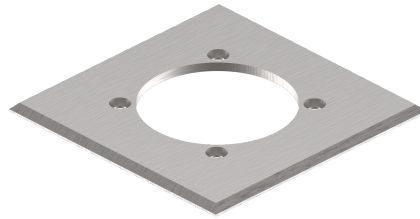

# Atri Bezel

06871     ATRBES-SLS

## Atri multi-sided light outlets Square Stainless Steel Bezel

- 304 stainless steel or die-cast aluminium front bezel options
- Compatible with Atri
- Available in various bezel options

Technical Summary	
Product Code	ATRBS-SLS
Weight	0.42Kg
Dimensions (L x W x D) (mm)	120x120

### Overview

High quality Atri interchangeable bezels to suit your different needs. Easy to fit and comes in many alternative choices.