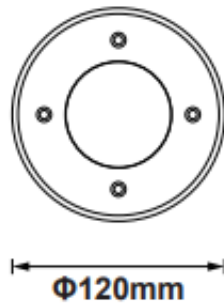

06870 ATRC/GU10-BLK

Overview

The Kosnic Atri Inground up light for LED GU10 are suitable for outdoor use with interchangeable bezels options. Made from high Grade 304 stainless steel and toughened glass. Atri offers a simple decorative solution wherever outdoor inground uplight is required.

Accessories

Product Code	Description	Type
ATRBES-SLS	Atri multi-sided light outlets Square Stainless Steel Bezel	Bezel
ATRBE-SLS	Atri multi-sided light outlets round stainless steel bezel	Bezel
ATRBE2-SLS	Atri double light outlet round stainless steel bezel	Bezel
ATRBE1-SLS	Atri single light outlet round stainless steel bezel	Bezel
ATRBE4-BLK	Atri four light outlets round black bezel	Bezel
ATRBE-BLK	Atri multi-sided light outlets round black bezel	Bezel
ATRBE2-BLK	Atri double light outlet round black bezel	Bezel
ATRBE1-BLK	Atri single light outlet round black bezel	Bezel

IP67

General Information

Ambient Temperature Range (°C)	-20°C to 50°C
IK Rating	IK10
IP Rating	IP67
Materials	Housing 304 Stainless steel and Diecast aluminium
Protection Rating	Class I
Installation Area	External

Tel: 01635 523 713

Email: sales@kosnic.com

Kosnic.com