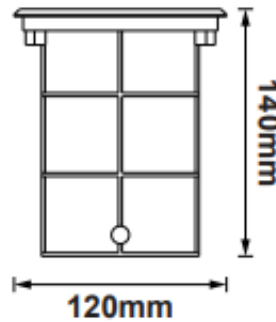

06870 ATRC/GU10-BLK

Overview

The Kosnic Atri Inground up light for LED GU10 are suitable for outdoor use with interchangeable bezels options. Made from high Grade 304 stainless steel and toughened glass. Atri offers a simple decorative solution wherever outdoor inground uplight is required.

Accessories

Product Code	Description	Type
ATRBES-SLS	Atri multi-sided light outlets Square Stainless Steel Bezel	Bezel
ATRBE-SLS	Atri multi-sided light outlets round stainless steel bezel	Bezel
ATRBE2-SLS	Atri double light outlet round stainless steel bezel	Bezel
ATRBE1-SLS	Atri single light outlet round stainless steel bezel	Bezel
ATRBE4-BLK	Atri four light outlets round black bezel	Bezel
ATRBE-BLK	Atri multi-sided light outlets round black bezel	Bezel
ATRBE2-BLK	Atri double light outlet round black bezel	Bezel
ATRBE1-BLK	Atri single light outlet round black bezel	Bezel

IP67

General Information

Ambient Temperature Range (°C)	-20°C to 50°C
IK Rating	IK10
IP Rating	IP67
Materials	Housing 304 Stainless steel and Diecast aluminium
Protection Rating	Class I
Installation Area	External

Tel: 01635 523 713

Email: sales@kosnic.com

Kosnic.com