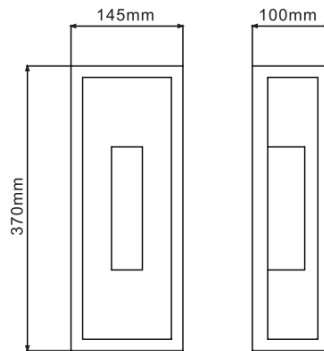

Technical Summary

Product Code	FOL-BLK
Input Voltage Supply	220-240Vac 50/60Hz
Weight	2.09Kg
Dimensions (L x W x D) (mm)	370x145x100

Tel: 01635 523 713

Email: sales@kosnic.com

Kosnic.com

06862 FOL-BLK

Overview

The Kosnic Folly outdoor wall lantern are available in up, up/down or up/down sensor options. Suitable for E27 lamp in this stylish design with black finish.

General Information

Ambient Temperature Range (°C)	-20°C to 50°C
IP Rating	IP44
Materials	Housing Iron and Glass
Protection Rating	Class I
Installation Area	Internal and External