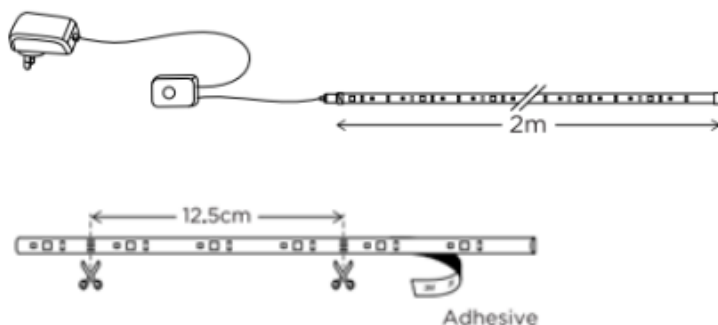

WiZ Pro LED Strip Light

06780 WIZSTR1M/EXT

Overview

The WiZ Pro delivers a full variety of end user benefits and can be easily controlled via a smart device with an internet connection. Define schedules to turn the lights on and off according to a routine, set scenes and light modes, all to accommodate the needs of your project, and control the lights seamlessly with WiZ app.

General Information

Ambient Temperature Range (°C)	-20°C to 45°C
Nominal Lifetime (h)	15,000 h
Installation Area	Internal

Tel: 01635 523 713

Email: sales@kosnic.com

Kosnic.com