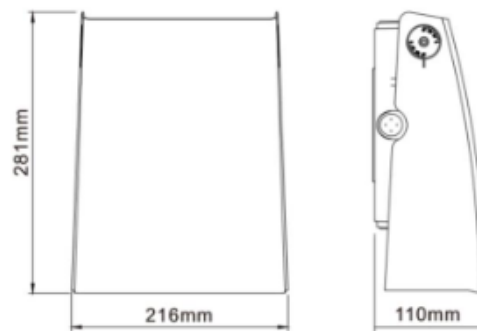

Settable (Default in Bold)		Variable
CCT (K)	Rated Power (W)	Total Luminous Flux (lm)
3000	45	4100
4000	45	4750
6500	45	4750

IP65

General Information

Ambient Temperature Range (°C)	-20°C to 50°C
IK Rating	IK10
IP Rating	IP65
Nominal Lifetime (h)	50,000 h
Protection Rating	Class I
Installation Area	Internal and External