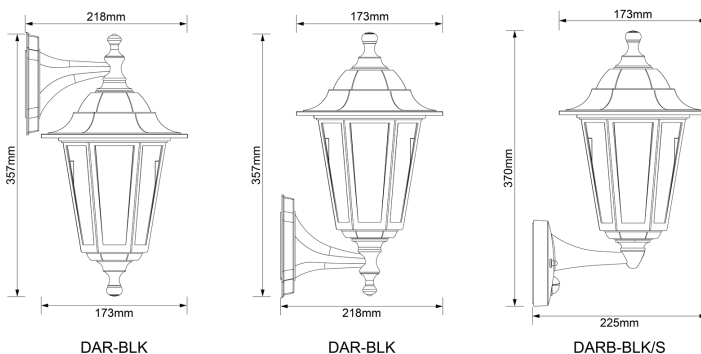

06596 DAR-BLK

Overview

The Darwin wall lights are suitable for outdoor use and available as either a top arm or bottom arm mounting. The wall lights are made from non-corrosive construction Polyamide (PA6) and toughened glass. Darwin offers a simple decorative solution wherever outdoor wall lighting is required.

General Information

Ambient Temperature Range (°C)	-20°C to 50°C
IP Rating	IP44
Protection Rating	Class II
Installation Area	Internal and External

Tel: 01635 523 713

Email: sales@kosnic.com

Kosnic.com