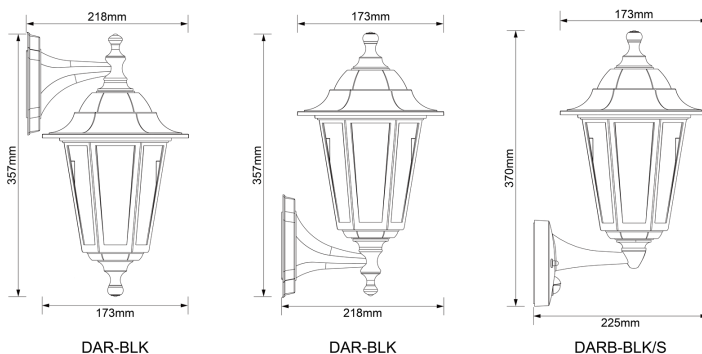

06595 DARB-BLK/S

Overview

The Darwin wall lights are suitable for outdoor use and available as either a top arm or bottom arm mounting. The wall lights are made from non-corrosive construction Polyamide (PA6) and toughened glass Darwin offers a simple decorative solution wherever outdoor wall lighting is required.

General Information

Ambient Temperature Range (°C)	-20°C to 50°C
IP Rating	IP44
Protection Rating	Class II
Installation Area	Internal and External

Tel: 01635 523 713

Email: sales@kosnic.com

Kosnic.com