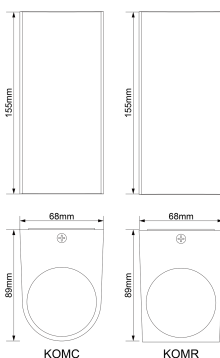

06590 KOMC/GU10-GRY

Overview

The Komi wall lights are suitable for outdoor use. Made from non-corrosive construction with ABS and polycarbonate. Komi is available in white, grey and black finishings, offering a simple decorative solution wherever outdoor wall lighting is required.

General Information

Ambient Temperature Range (°C)	-20°C to 50°C
IP Rating	IP44
Protection Rating	Class II
Installation Area	Internal and External

Tel: 01635 523 713

Email: sales@kosnic.com

Kosnic.com