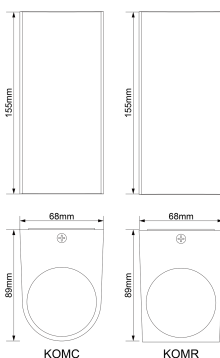

06585 KOMR/GU10-BLK

Overview

The Komi wall lights are suitable for outdoor use. Made from non-corrosive construction with ABS and polycarbonate. Komi is available in white, grey and black finishings, offering a simple decorative solution wherever outdoor wall lighting is required.

General Information

Ambient Temperature Range (°C)	-20°C to 50°C
IP Rating	IP44
Protection Rating	Class II
Installation Area	Internal and External

Tel: 01635 523 713

Email: sales@kosnic.com

Kosnic.com