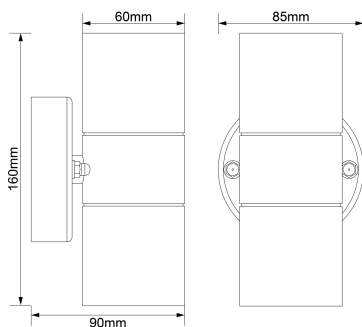

06584 SWIC/GU10-BLK

Overview

The Kosnic Swimley wall lights are suitable for outdoor use with integrated PIR sensor options. The wall lights are made from Grade 304 stainless steel and toughened glass. Available in stainless steel, grey and black finishings. Swimley offers a simple decorative solution wherever outdoor wall lighting is required.

IP44

General Information

Ambient Temperature Range (°C)	-20°C to 50°C
IP Rating	IP44
Protection Rating	Class I
Installation Area	Internal and External

Tel: 01635 523 713

Email: sales@kosnic.com

Kosnic.com