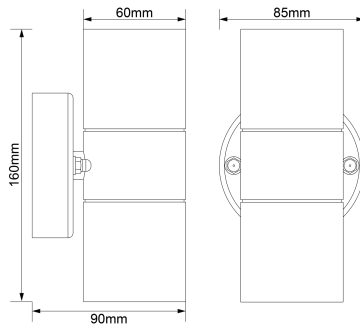

06583 SWIC/GU10-GRY

Overview

The Kosnic Swimley wall lights are suitable for outdoor use with integrated PIR sensor options. The wall lights are made from Grade 304 stainless steel and toughened glass. Available in stainless steel, grey and black finishings. Swimley offers a simple decorative solution wherever outdoor wall lighting is required.

General Information

Ambient Temperature Range (°C)	-20°C to 50°C
IP Rating	IP44
Protection Rating	Class I
Installation Area	Internal and External

Tel: 01635 523 713

Email: sales@kosnic.com

Kosnic.com