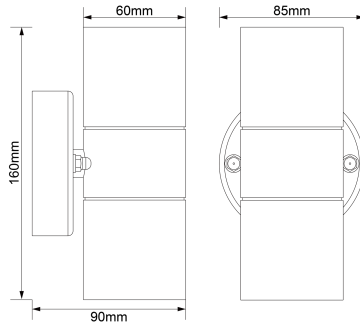

06582 SWIC/GU10

Overview

The Kosnic Swimley wall lights are suitable for outdoor use with integrated PIR sensor options. The wall lights are made from Grade 304 stainless steel and toughened glass. Available in stainless steel, grey and black finishings. Swimley offers a simple decorative solution wherever outdoor wall lighting is required.

General Information

Ambient Temperature Range (°C)	-20°C to 50°C
IP Rating	IP44
Protection Rating	Class I
Installation Area	Internal and External

Tel: 01635 523 713

Email: sales@kosnic.com

Kosnic.com