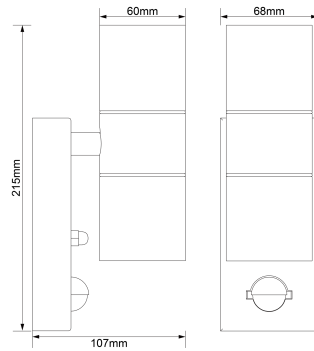

06581 SWIR/GU10-BLK

Overview

The Kosnic Swimley wall lights are suitable for outdoor use with integrated PIR sensor options. The wall lights are made from Grade 304 stainless steel and toughened glass. Available in stainless steel, grey and black finishings. Swimley offers a simple decorative solution wherever outdoor wall lighting is required.

IP44

General Information

Ambient Temperature Range (°C)	-20°C to 50°C
IP Rating	IP44
Protection Rating	Class I
Installation Area	Internal and External

Tel: 01635 523 713

Email: sales@kosnic.com

Kosnic.com