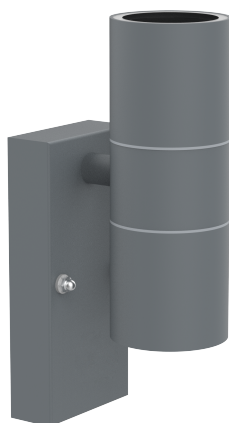

Swimley

06580 SWIR/GU10-GRY

Swimley Twin 7W GU10 Up/Down wall light Rectangle base Grey

- Grade 304 stainless steel and toughened glass
- IP44
- Finishing of stainless steel, gray and black models with integrated PIR sensor

Overview

The Kosnic Swimley wall lights are suitable for outdoor use with integrated PIR sensor options. The wall lights are made from Grade 304 stainless steel and toughened glass. Available in stainless steel, grey and black finishings. Swimley offers a simple decorative solution wherever outdoor wall lighting is required.

Technical Summary

| | |
|-----------------------------|--------------------|
| Product Code | SWIR/GU10-GRY |
| Input Voltage Supply | 220-240Vac 50/60Hz |
| Weight | 0.47Kg |
| Dimensions (L x W x D) (mm) | 107x68x215 |