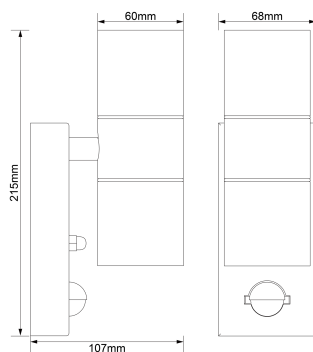

06580 SWIR/GU10-GRY

Overview

The Kosnic Swimley wall lights are suitable for outdoor use with integrated PIR sensor options. The wall lights are made from Grade 304 stainless steel and toughened glass. Available in stainless steel, grey and black finishings. Swimley offers a simple decorative solution wherever outdoor wall lighting is required.

IP44

General Information

Ambient Temperature Range (°C)	-20°C to 50°C
IP Rating	IP44
Protection Rating	Class I
Installation Area	Internal and External

Tel: 01635 523 713

Email: sales@kosnic.com

Kosnic.com