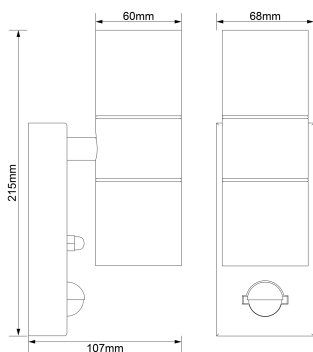

06579 SWIR/GU10

Overview

The Kosnic Swimley wall lights are suitable for outdoor use with integrated PIR sensor options. The wall lights are made from Grade 304 stainless steel and toughened glass. Available in stainless steel, grey and black finishings. Swimley offers a simple decorative solution wherever outdoor wall lighting is required.

IP44

General Information

Ambient Temperature Range (°C)	-20°C to 50°C
IP Rating	IP44
Protection Rating	Class I
Installation Area	Internal and External

Tel: 01635 523 713

Email: sales@kosnic.com

Kosnic.com