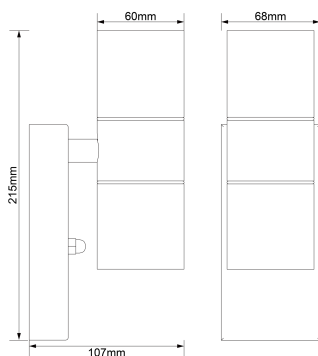

06578 SWIR/GU10/S-BLK

Overview

The Kosnic Swimley wall lights are suitable for outdoor use with integrated PIR sensor options. The wall lights are made from Grade 304 stainless steel and toughened glass. Available in stainless steel, grey and black finishings. Swimley offers a simple decorative solution wherever outdoor wall lighting is required.

General Information

Ambient Temperature Range (°C)	-20°C to 50°C
IP Rating	IP44
Protection Rating	Class I
Installation Area	Internal and External

Tel: 01635 523 713

Email: sales@kosnic.com

Kosnic.com